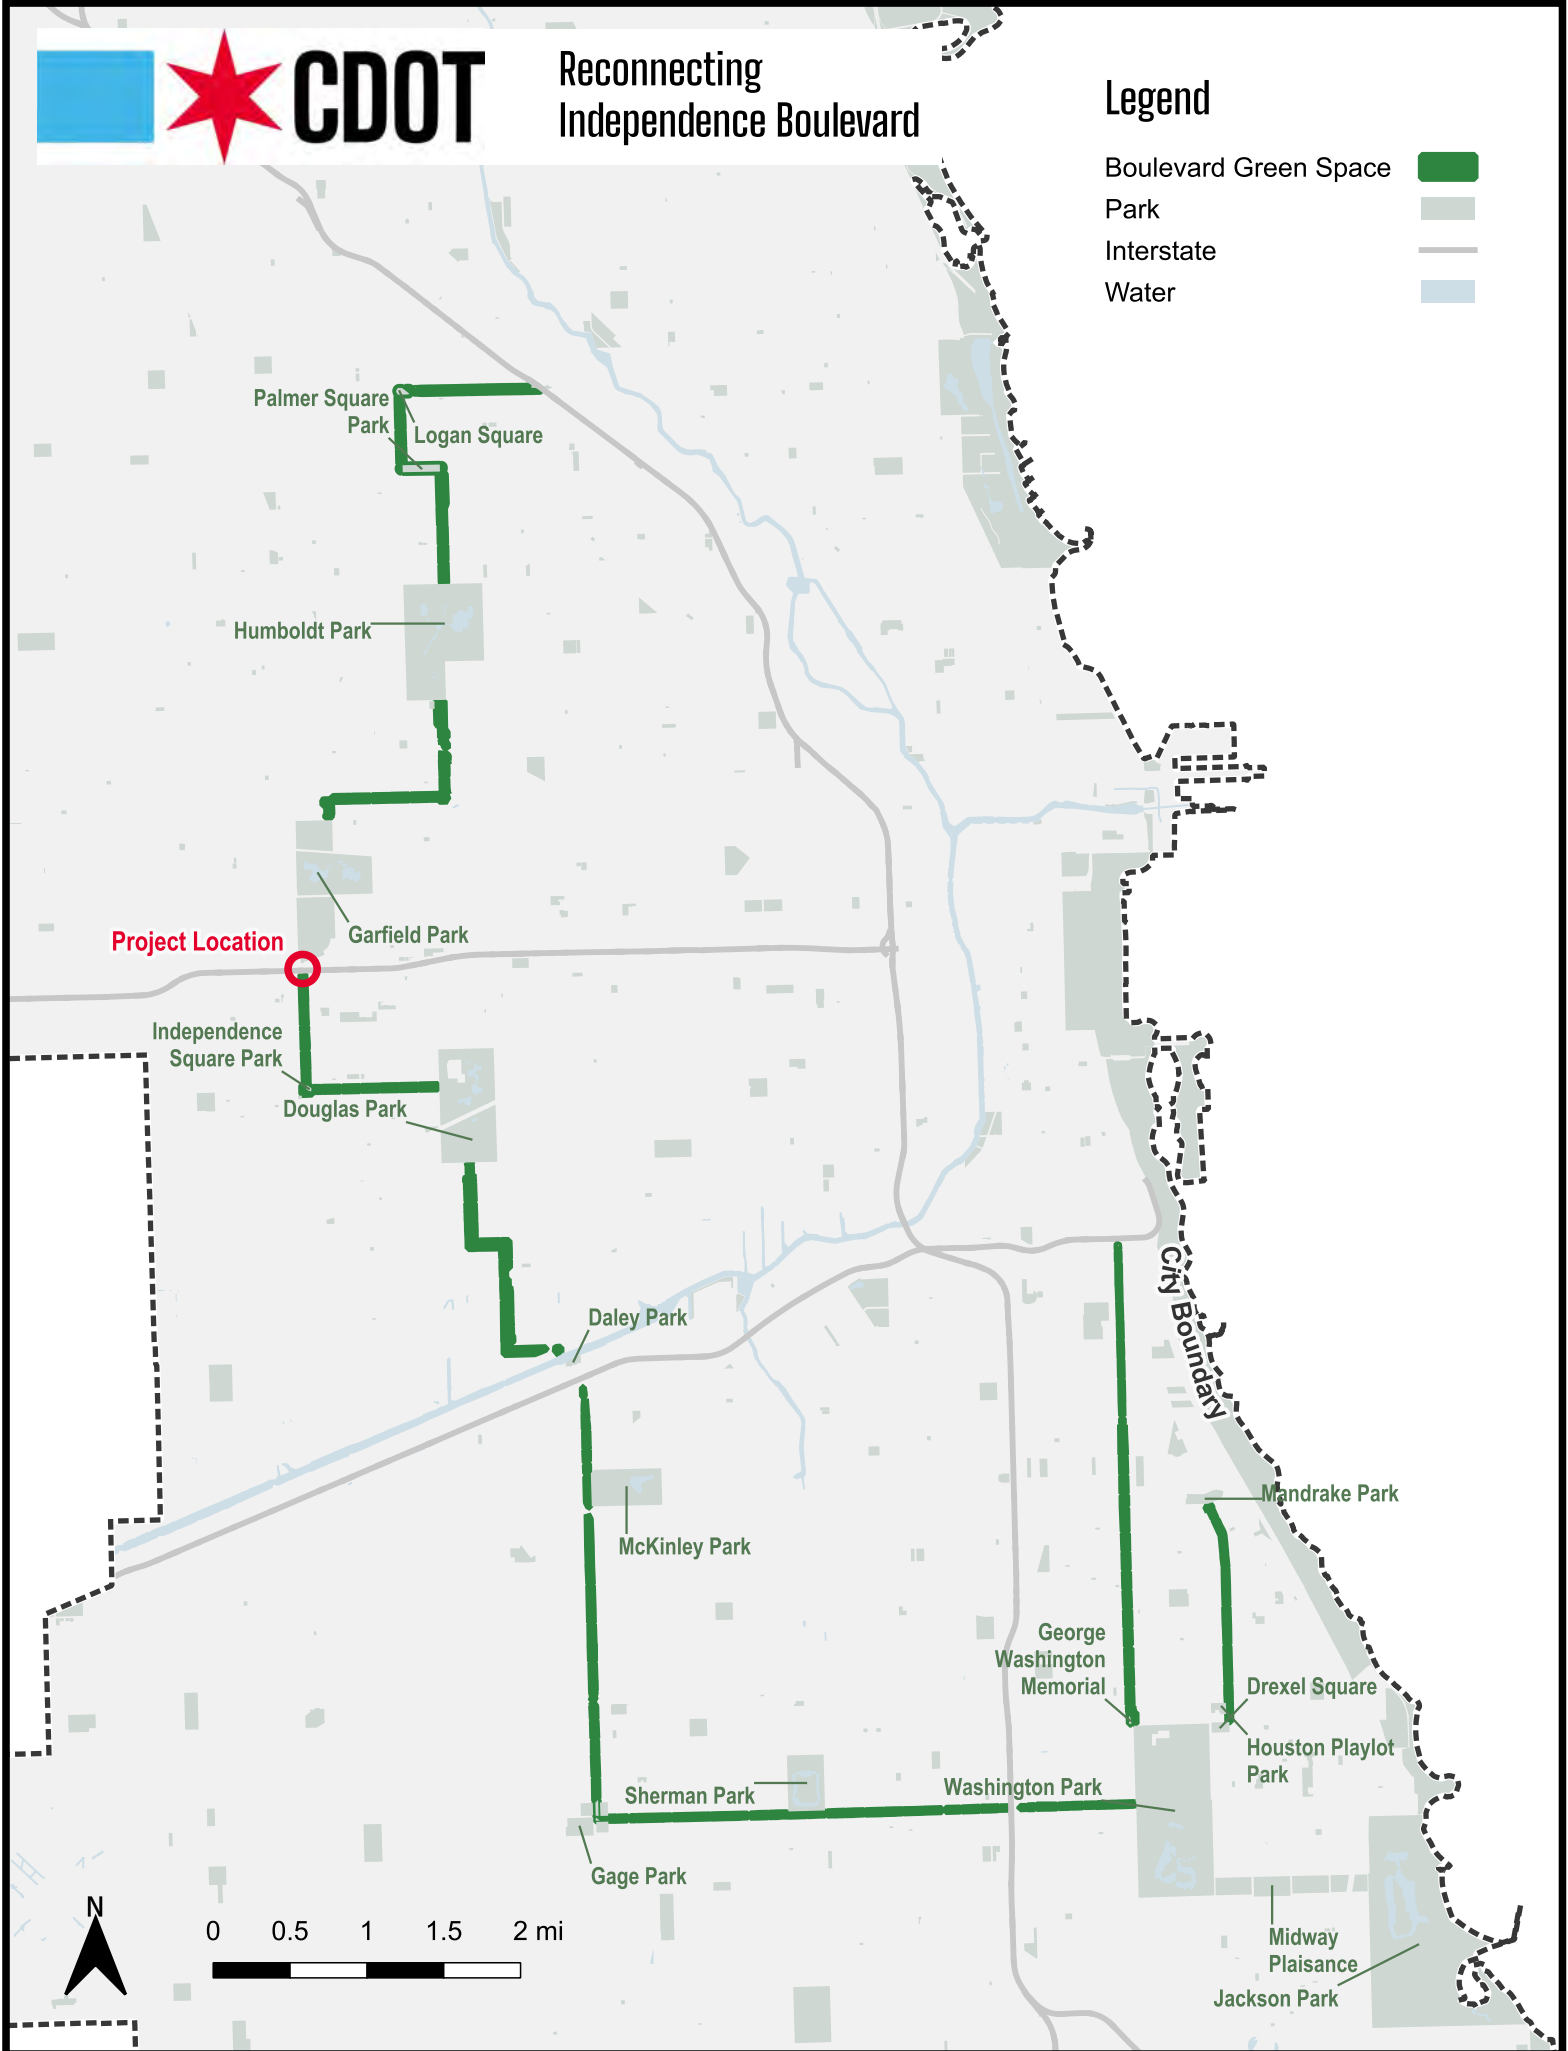

## Study Area Maps

## Legend

- Boulevard Green Space 
- Park 
- Interstate 
- Water 

# Reconnecting Independence Boulevard

### Transportation

Train Station

Blue Line (Forest Park)

Green Line

Bus Stop

Bus Route

Divvy Station

Bike Route