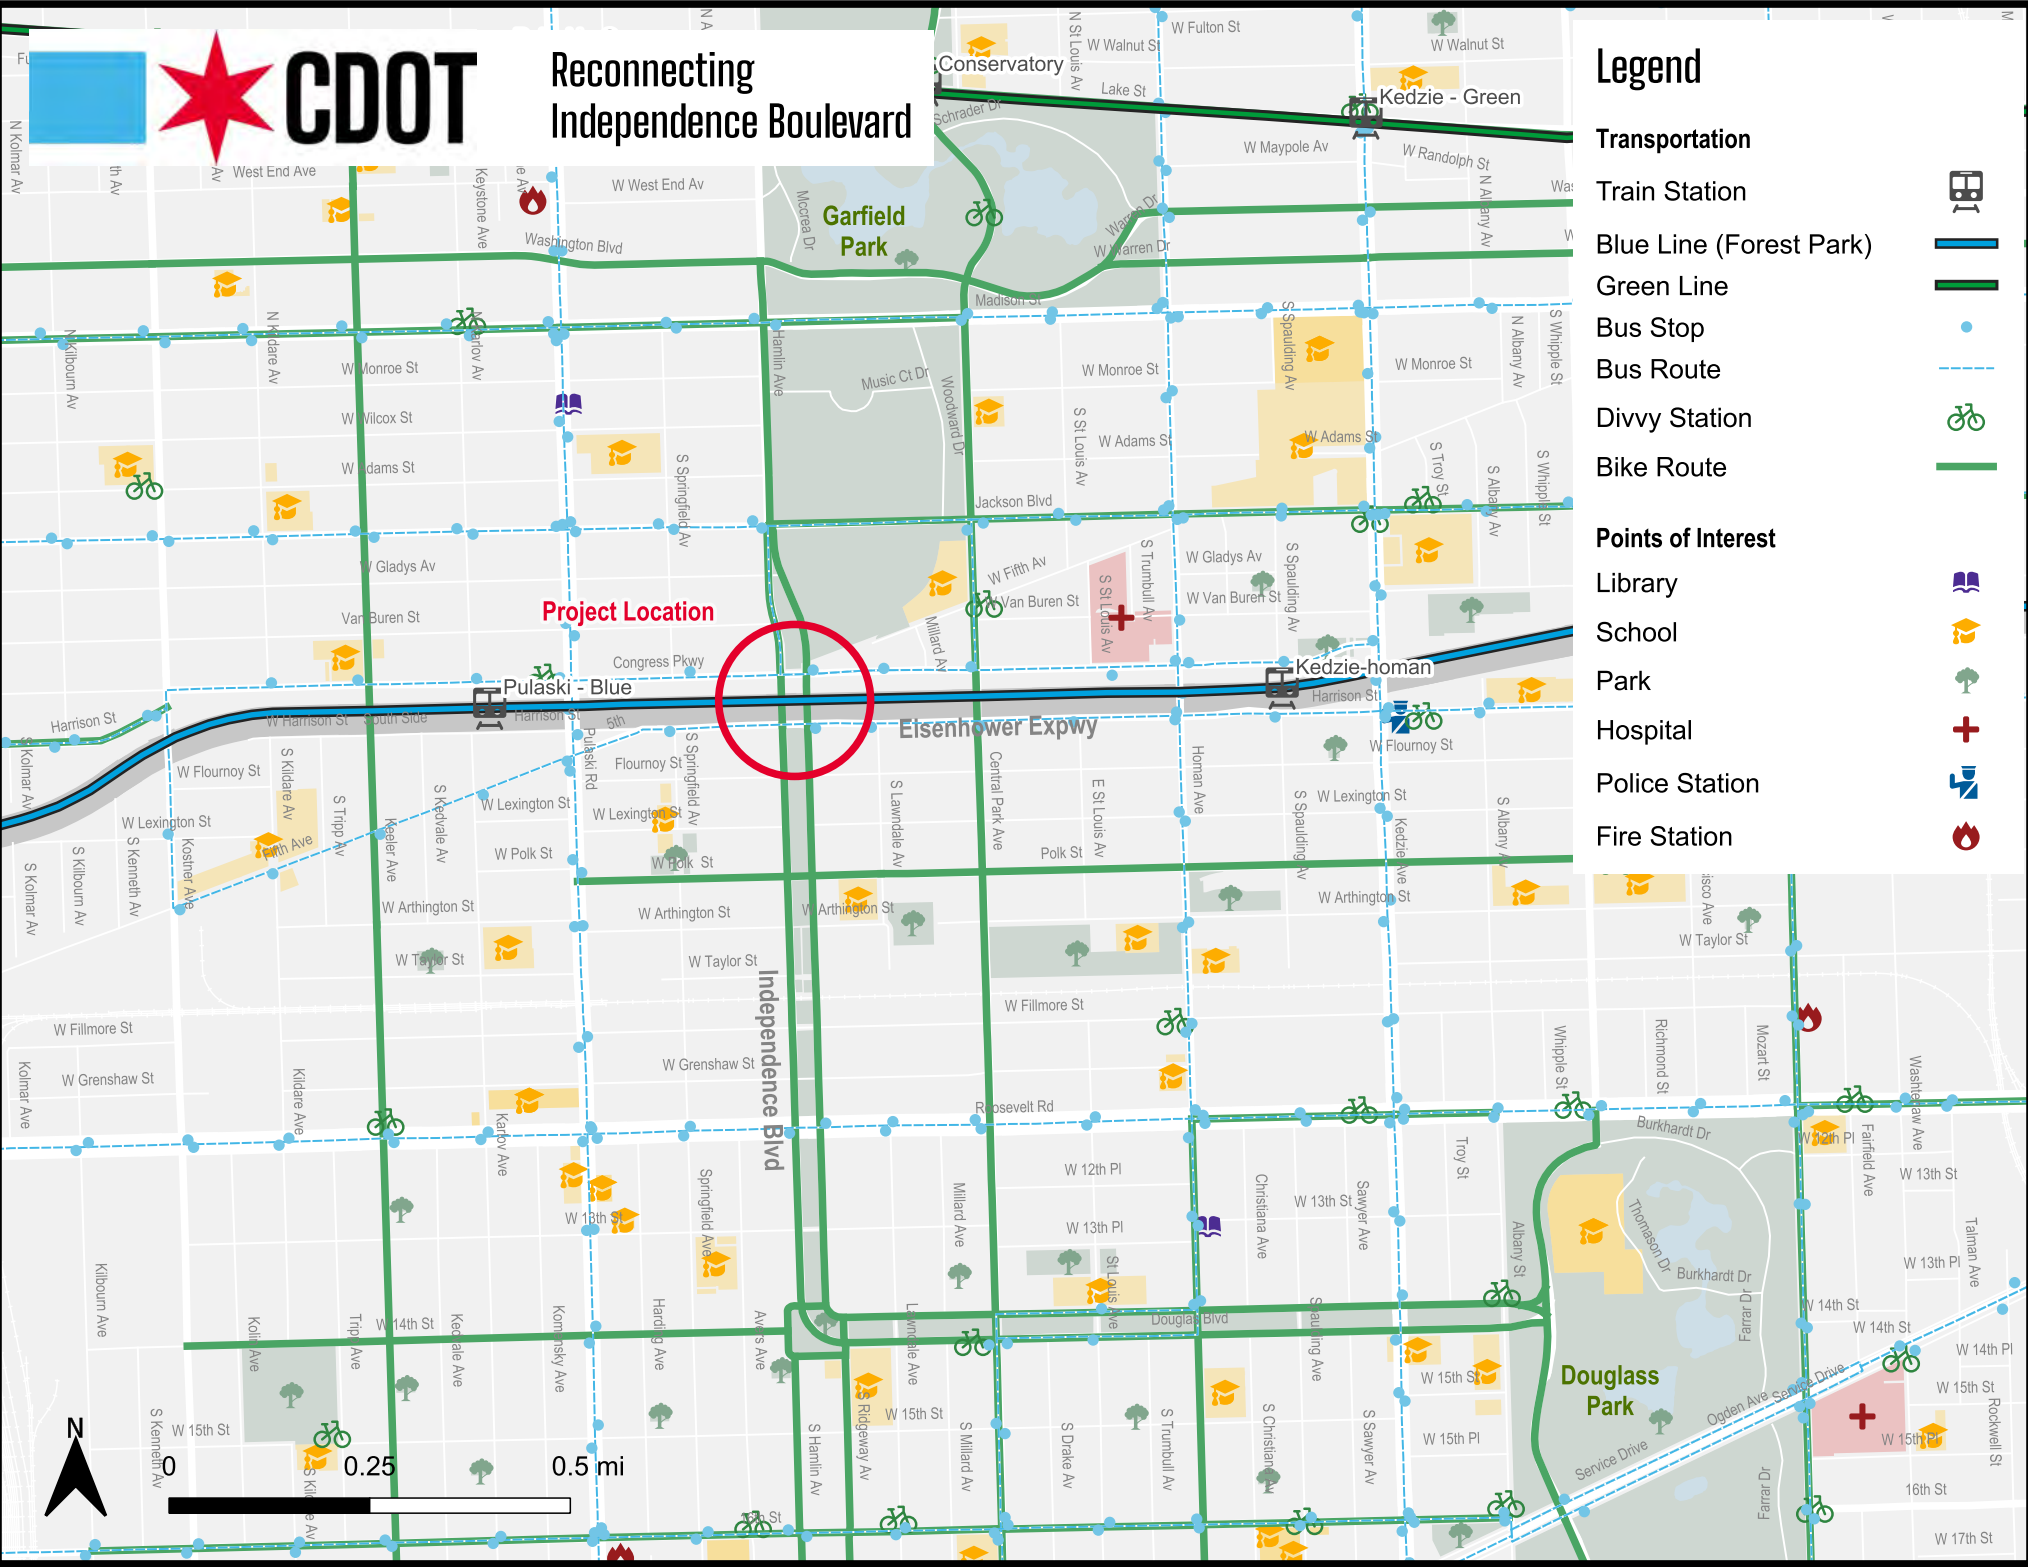

### Transportation

Train Station

Blue Line (Forest Park)

Green Line

Bus Stop

Bus Route

Divvy Station

Bike Route

### Points of Interest

Library

School

Park

Hospital

Police Station

Fire Station

Project Location